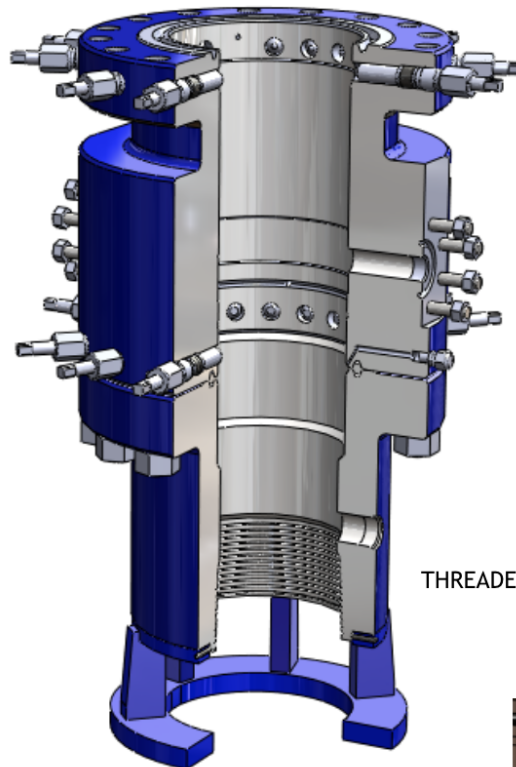

PACK-OFF
SUPPORT BUSHING

MANDREL
CASING HANGER

C-21
EMERGENCY SLIPS

THREADED BTM

MBS

SLIP-ON-WELD

SLIP-ON-WELD
WITH O-RING